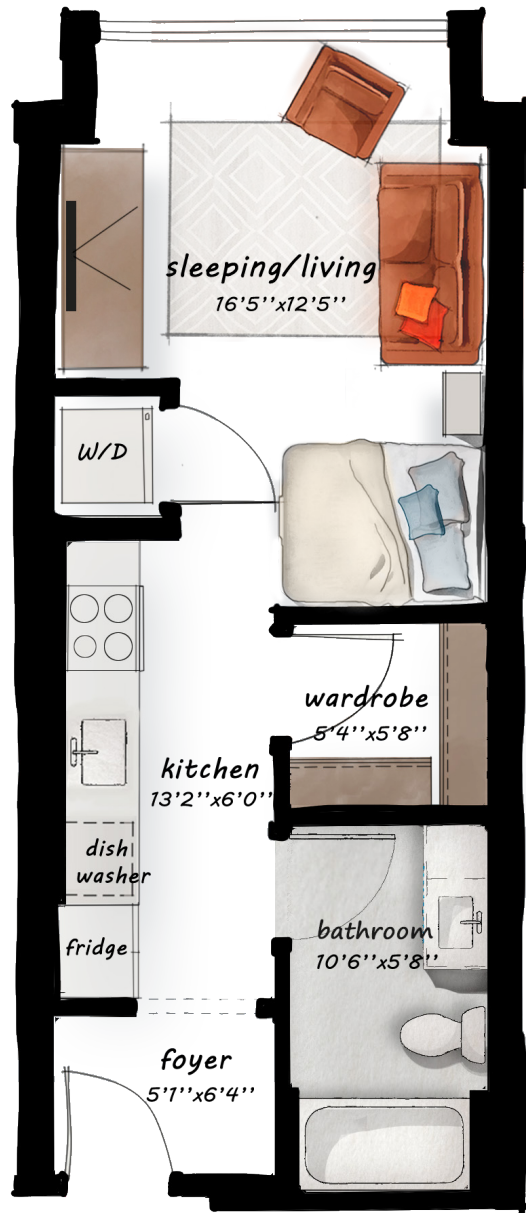

A2

STUDIO / 1 BATH

445

SQ. FT.

3650 Hazelton Rd. | Edina, MN 55435

www.theboweredina.com

Floor plans are artist's rendering. All dimensions are approximate. Actual product and specifications may vary in dimension or detail. Not all features are available in every apartment. Prices and availability are subject to change. Please see a representative for details.