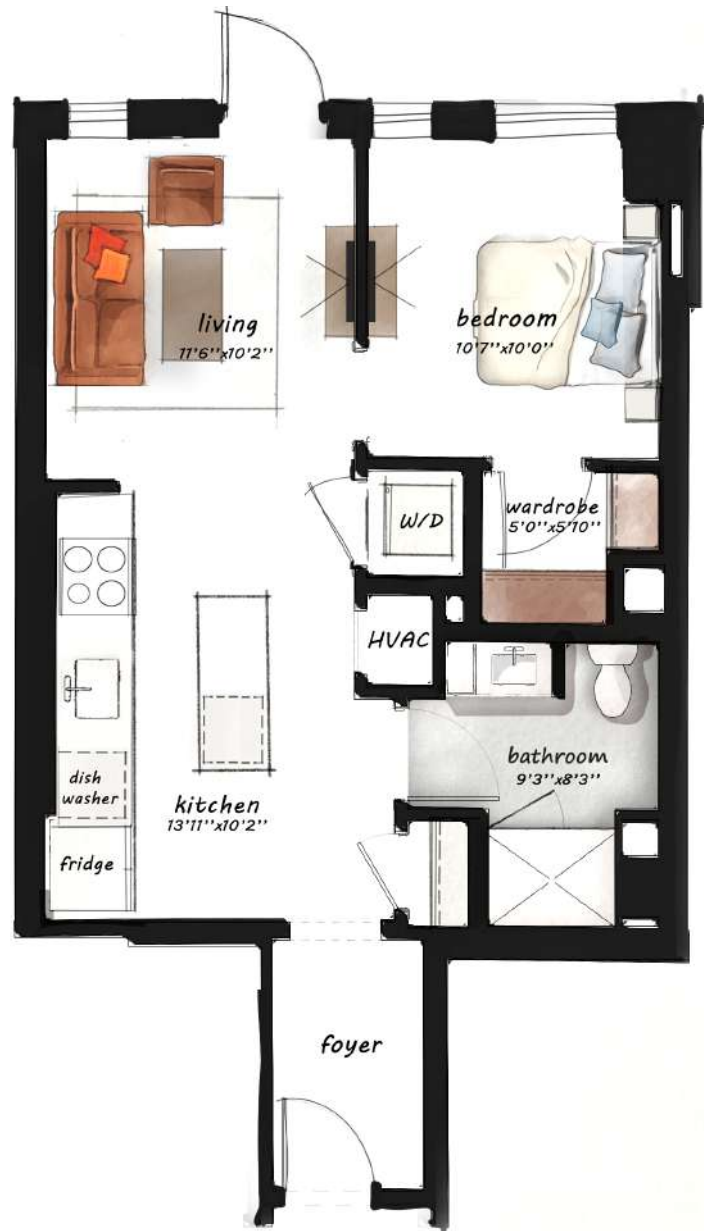

B1

1 BED / 1 BATH

616

SQ. FT.

3650 Hazelton Rd. | Edina, MN 55435

www.theboweredina.com

Floor plans are artist's rendering. All dimensions are approximate. Actual product and specifications may vary in dimension or detail. Not all features are available in every apartment. Prices and availability are subject to change. Please see a representative for details.