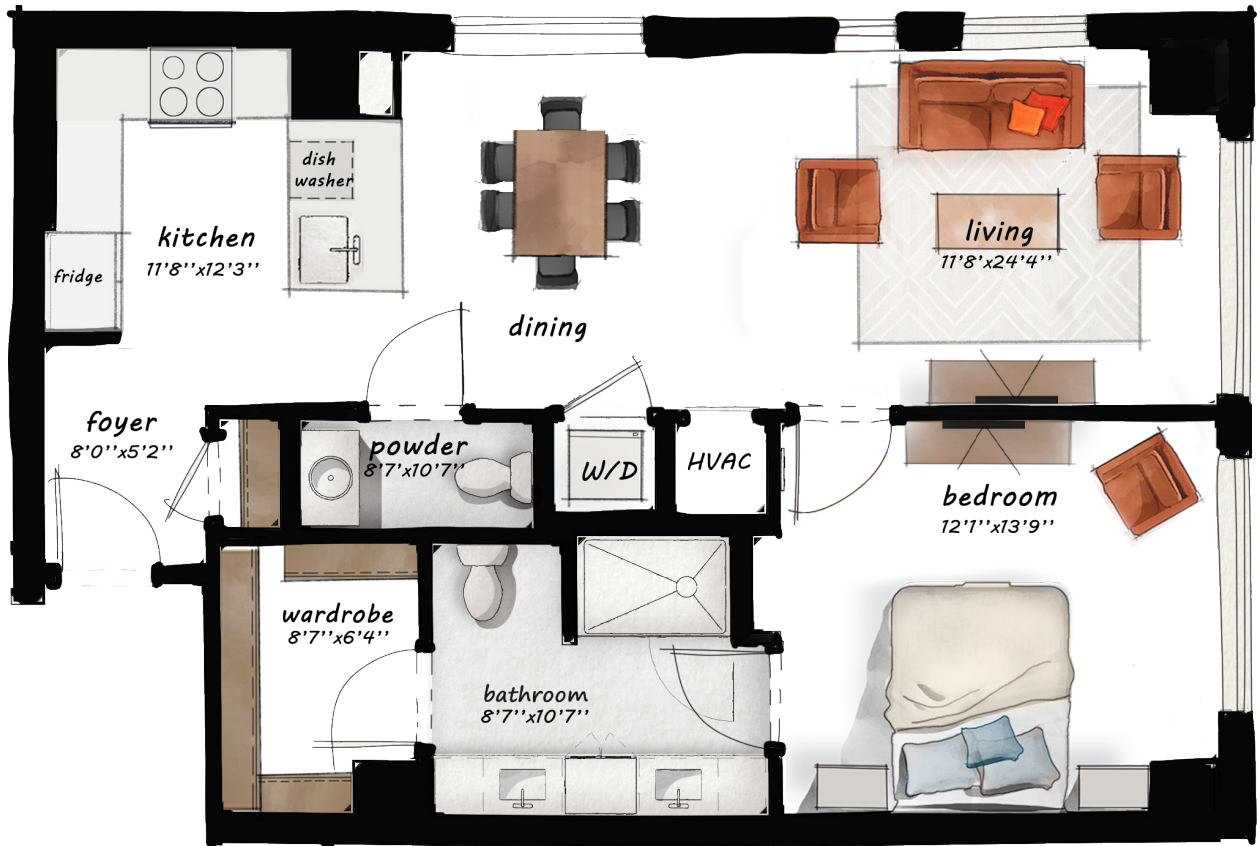

B10

1 BED / 1 BATH

918

SQ. FT.

	3650 Hazelton Rd. Edina, MN 55435
	www.theboweredina.com

Floor plans are artist's rendering. All dimensions are approximate. Actual product and specifications may vary in dimension or detail. Not all features are available in every apartment. Prices and availability are subject to change. Please see a representative for details.