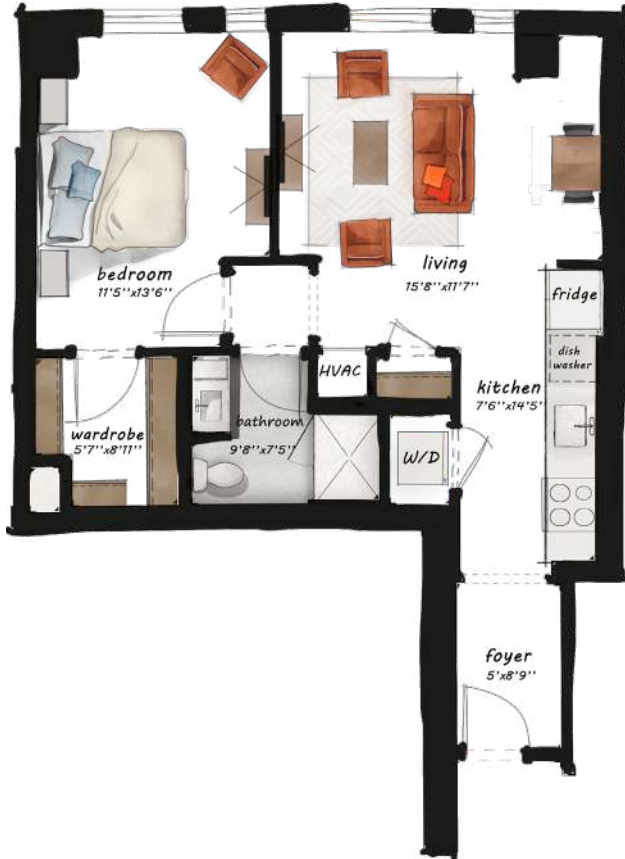

B4.5

1 BED / 1 BATH

784

SQ. FT.

3650 Hazelton Rd. | Edina, MN 55435

www.theboweredina.com

Floor plans are artist's rendering. All dimensions are approximate. Actual product and specifications may vary in dimension or detail. Not all features are available in every apartment. Prices and availability are subject to change. Please see a representative for details.