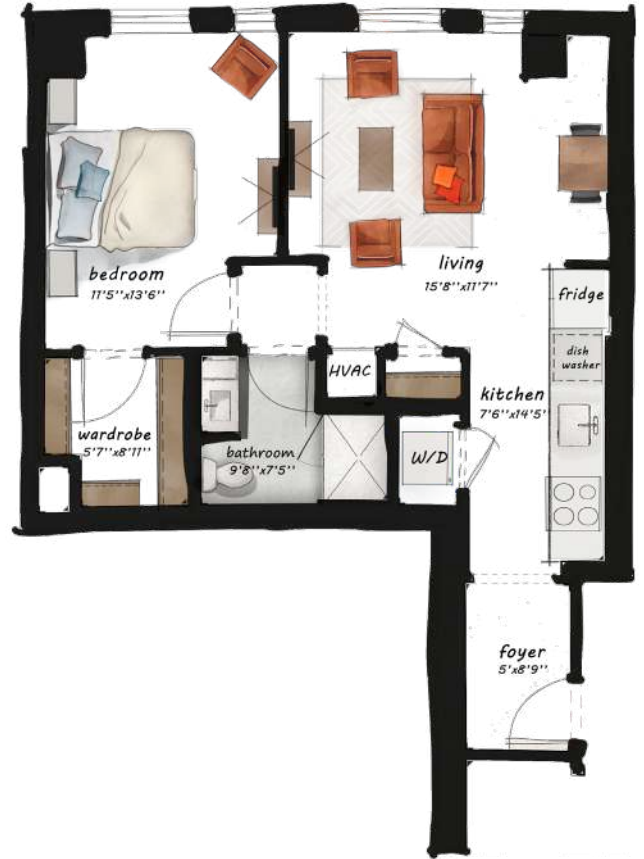

B4.5

1 BED / 1 BATH

784

SQ. FT.

3650 Hazelton Rd. | Edina, MN 55435

www.theboweredina.com

Floor plans are artist's rendering. All dimensions are approximate. Actual product and specifications may vary in dimension or detail. Not all features are available in every apartment. Prices and availability are subject to change. Please see a representative for details.