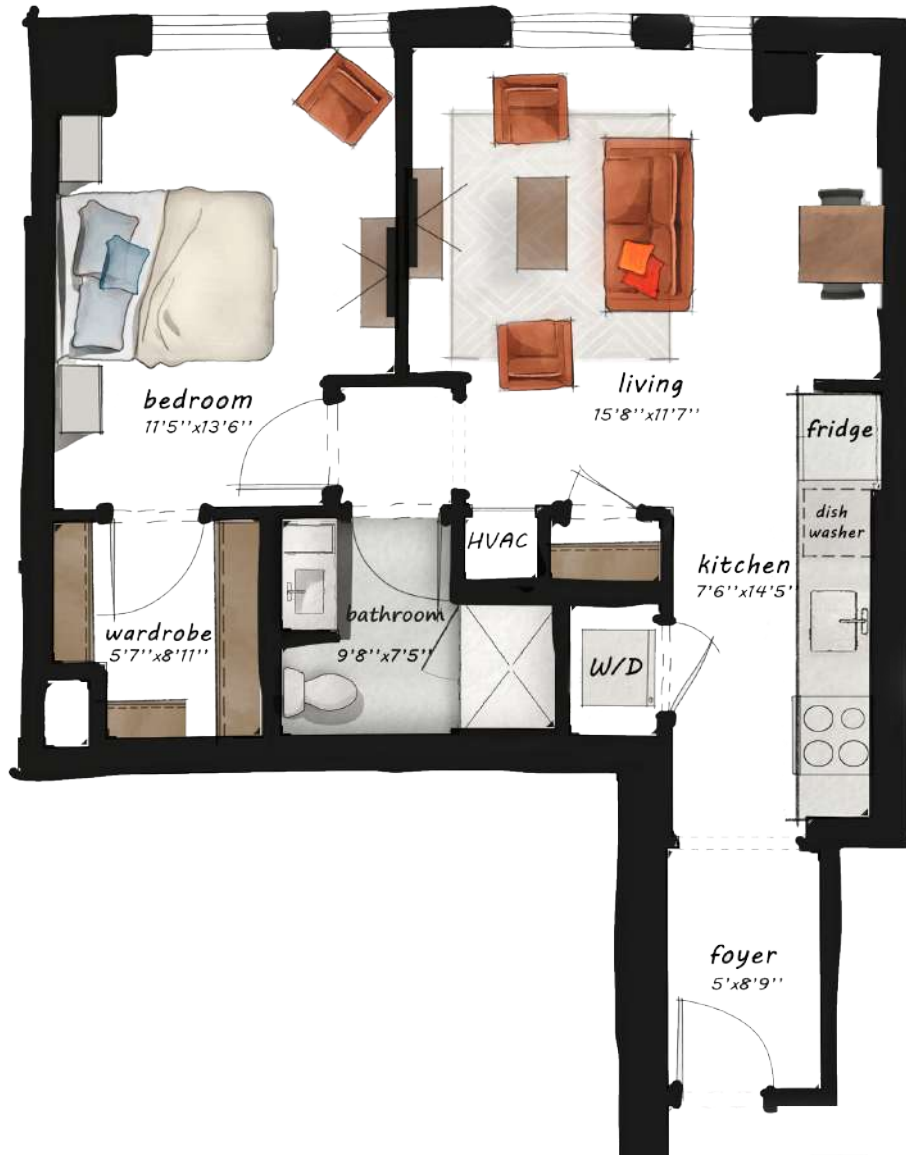

B4

1 BED / 1 BATH

749

SQ. FT.

3650 Hazelton Rd. | Edina, MN 55435

www.theboweredina.com

Floor plans are artist's rendering. All dimensions are approximate. Actual product and specifications may vary in dimension or detail. Not all features are available in every apartment. Prices and availability are subject to change. Please see a representative for details.