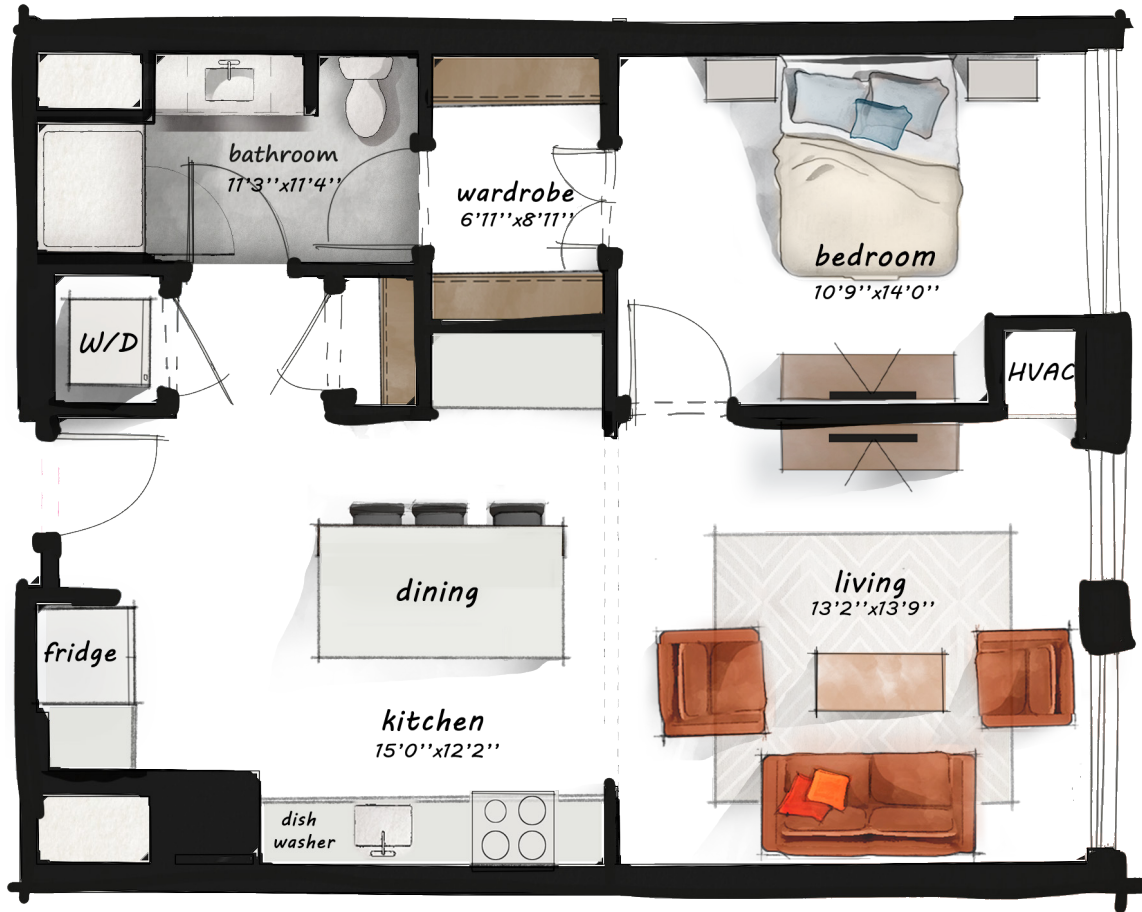

B6

1 BED / 1 BATH

810

SQ. FT.

3650 Hazelton Rd. | Edina, MN 55435

www.theboweredina.com

Floor plans are artist's rendering. All dimensions are approximate. Actual product and specifications may vary in dimension or detail. Not all features are available in every apartment. Prices and availability are subject to change. Please see a representative for details.