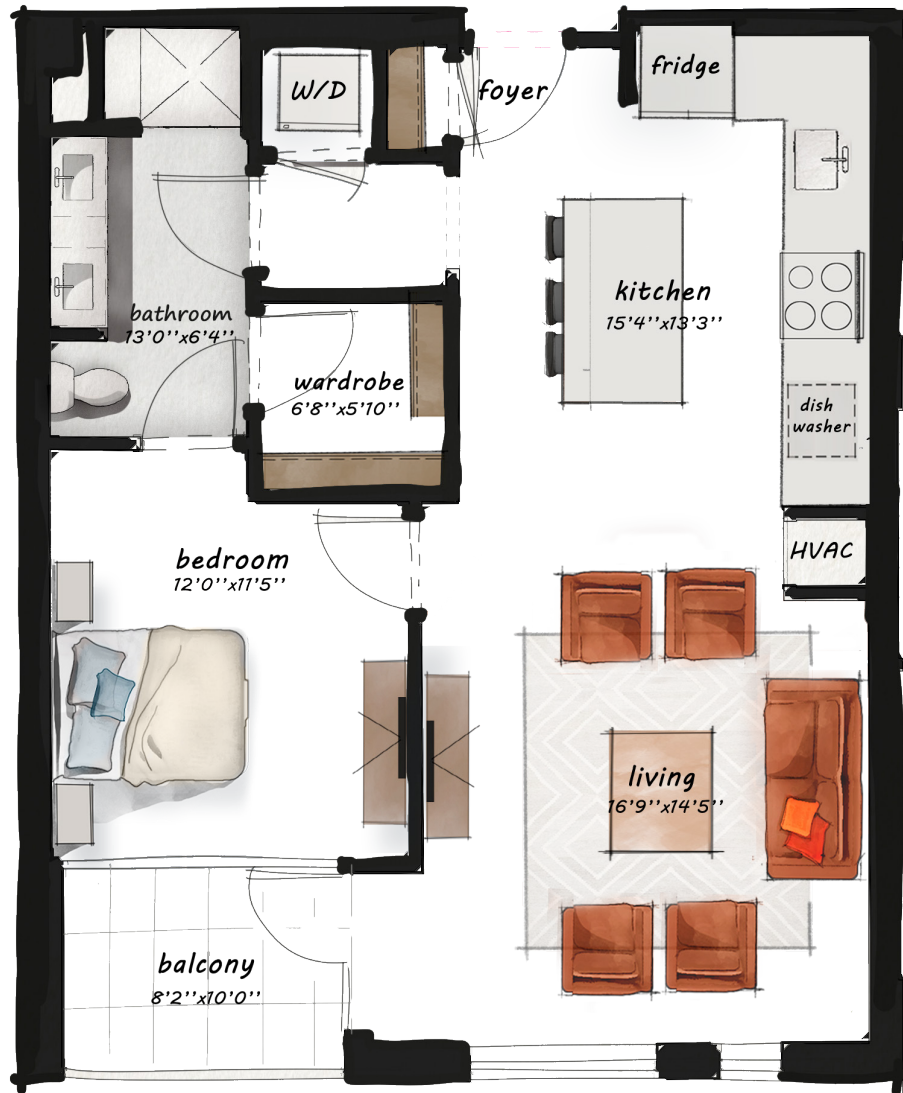

B8

1 BED / 1 BATH

856

SQ. FT.

3650 Hazelton Rd. | Edina, MN 55435

www.theboweredina.com

Floor plans are artist's rendering. All dimensions are approximate. Actual product and specifications may vary in dimension or detail. Not all features are available in every apartment. Prices and availability are subject to change. Please see a representative for details.