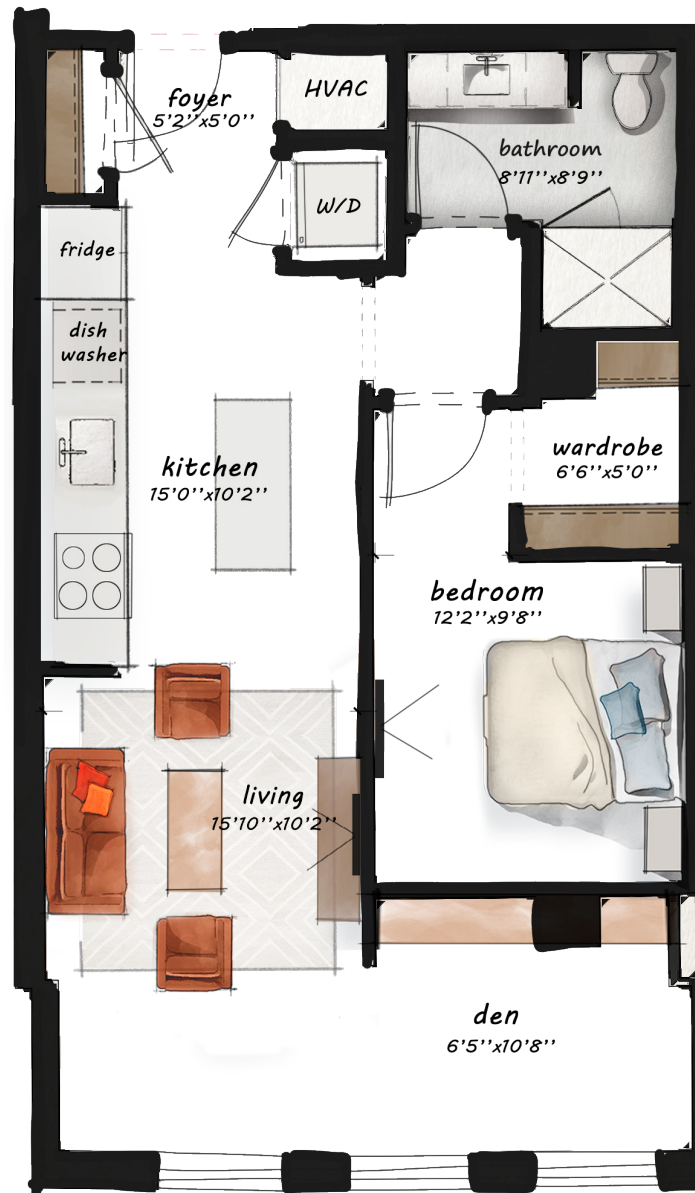

BB1

1 BED / 1 BATH

775

SQ. FT.

3650 Hazelton Rd. | Edina, MN 55435

www.theboweredina.com

Floor plans are artist's rendering. All dimensions are approximate. Actual product and specifications may vary in dimension or detail. Not all features are available in every apartment. Prices and availability are subject to change. Please see a representative for details.