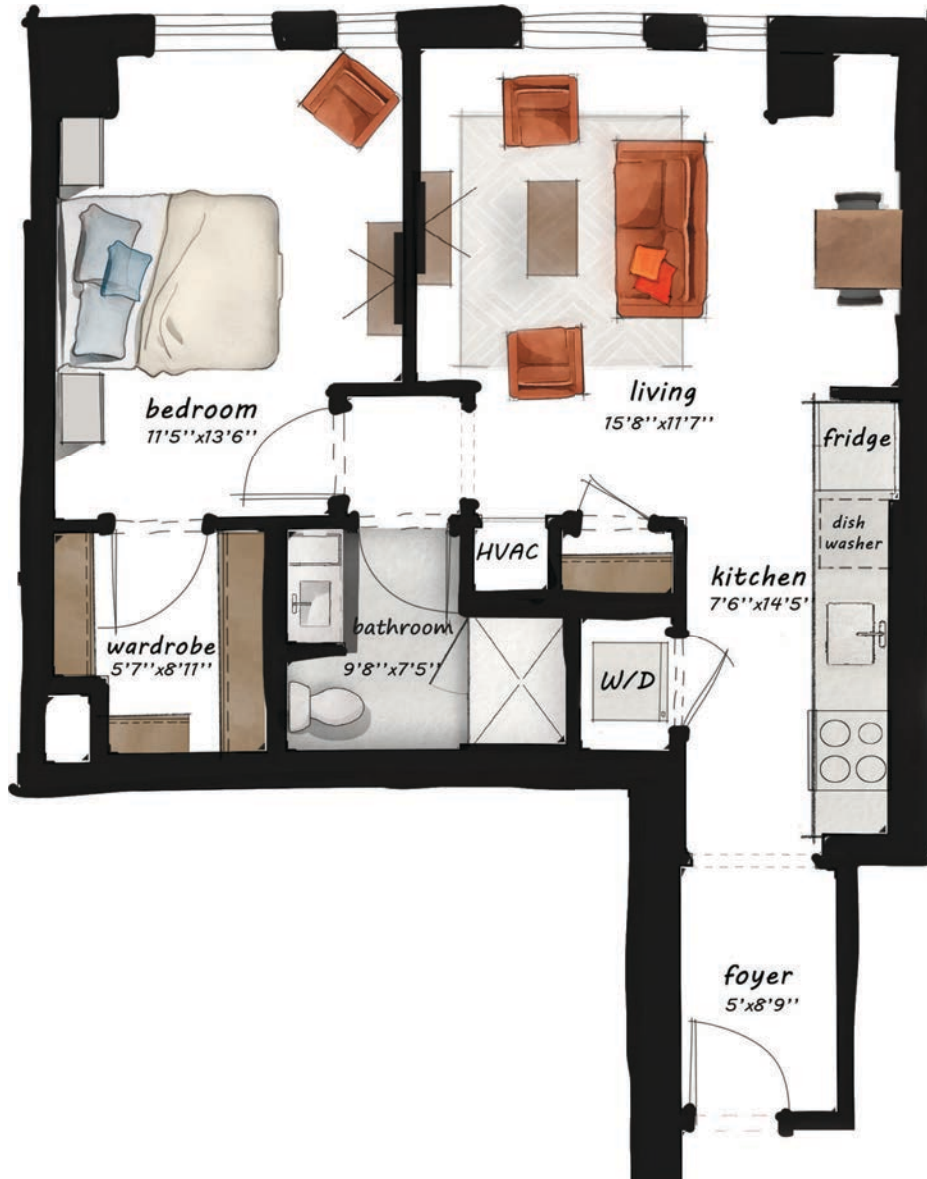

# B4.5

1 BED / 1 BATH

# 784

SQ. FT.

3650 Hazelton Rd. | Edina, MN 55435

[www.theboweredina.com](http://www.theboweredina.com)

*Floor plans are artist's rendering. All dimensions are approximate. Actual product and specifications may vary in dimension or detail. Not all features are available in every apartment. Prices and availability are subject to change. Please see a representative for details.*