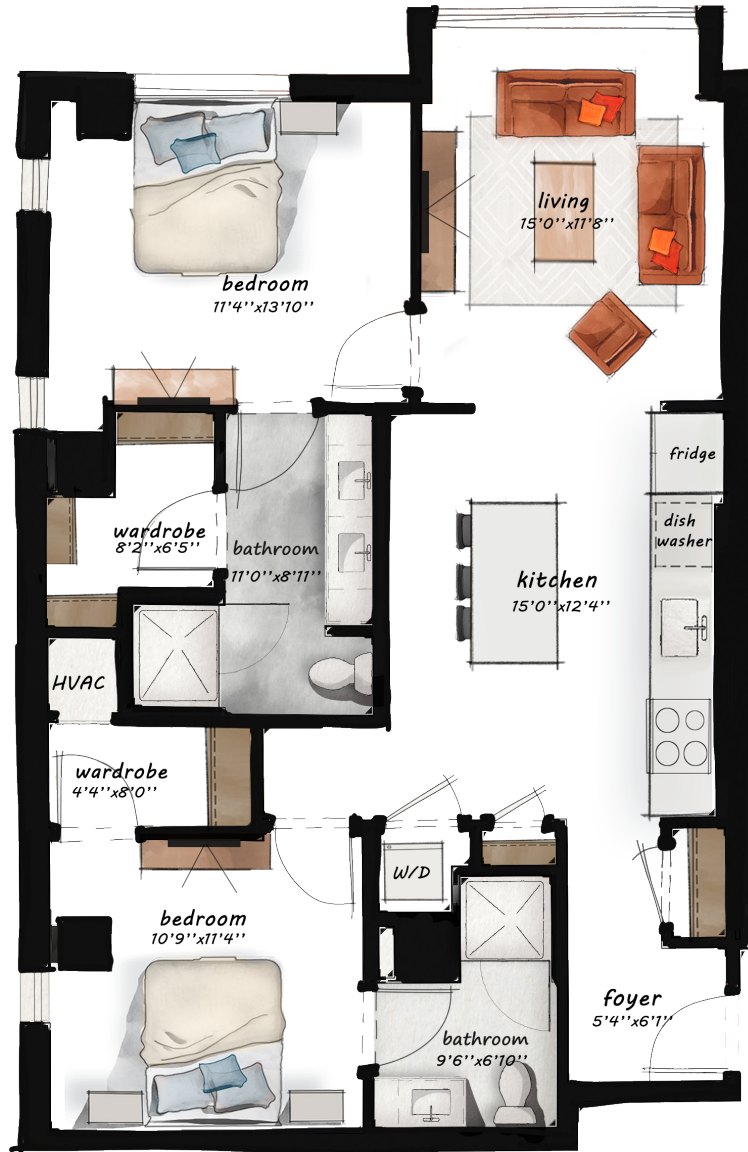

C2

2 BED / 2 BATH

1128

SQ. FT.

3650 Hazelton Rd. | Edina, MN 55435

www.theboweredina.com

Floor plans are artist's rendering. All dimensions are approximate. Actual product and specifications may vary in dimension or detail. Not all features are available in every apartment. Prices and availability are subject to change. Please see a representative for details.