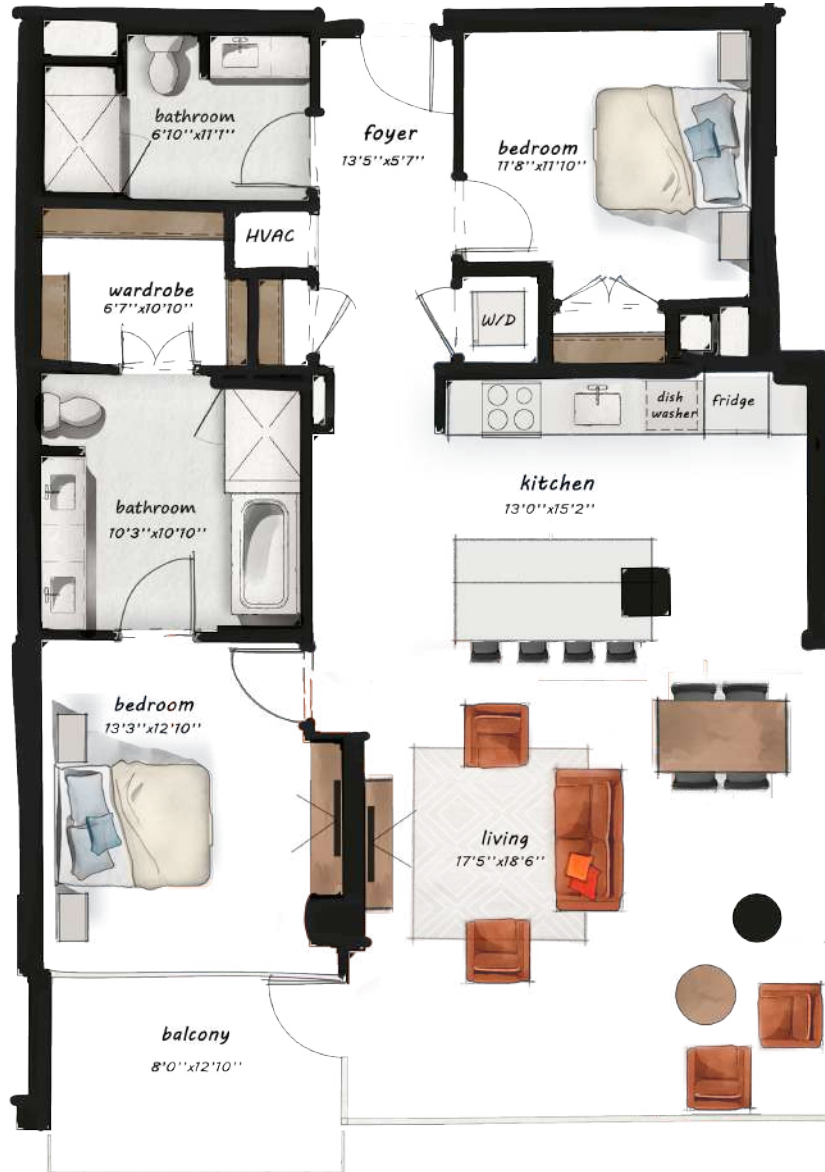

C7

2 BED / 2 BATH

1399

SQ. FT.

3650 Hazelton Rd. | Edina, MN 55435

www.thebowedina.com

Floor plans are artist's rendering. All dimensions are approximate. Actual product and specifications may vary in dimension or detail. Not all features are available in every apartment. Prices and availability are subject to change. Please see a representative for details.