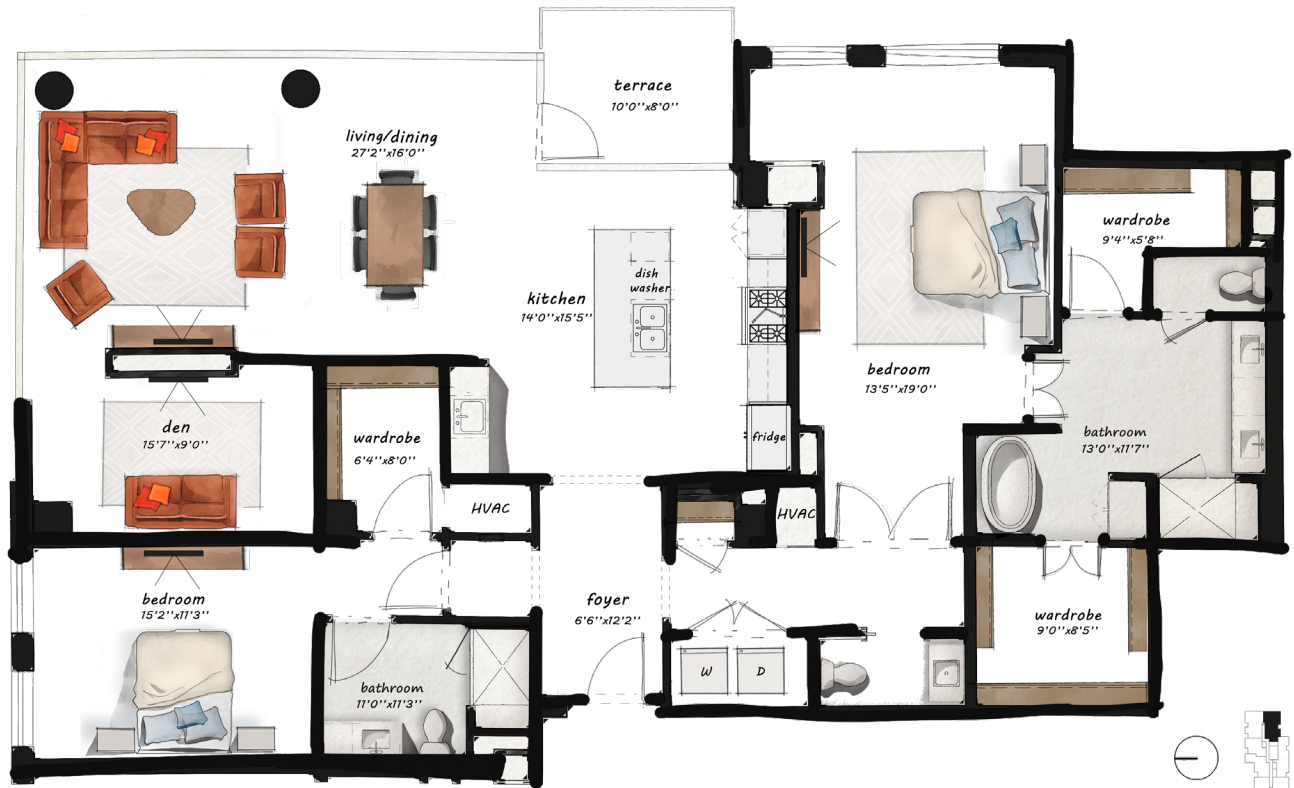

PH1

2 BED / 2.5 BATH

2218

SQ. FT.

	3650 Hazelton Rd. Edina, MN 55435
	www.theboweredina.com

Floor plans are artist's rendering. All dimensions are approximate. Actual product and specifications may vary in dimension or detail. Not all features are available in every apartment. Prices and availability are subject to change. Please see a representative for details.