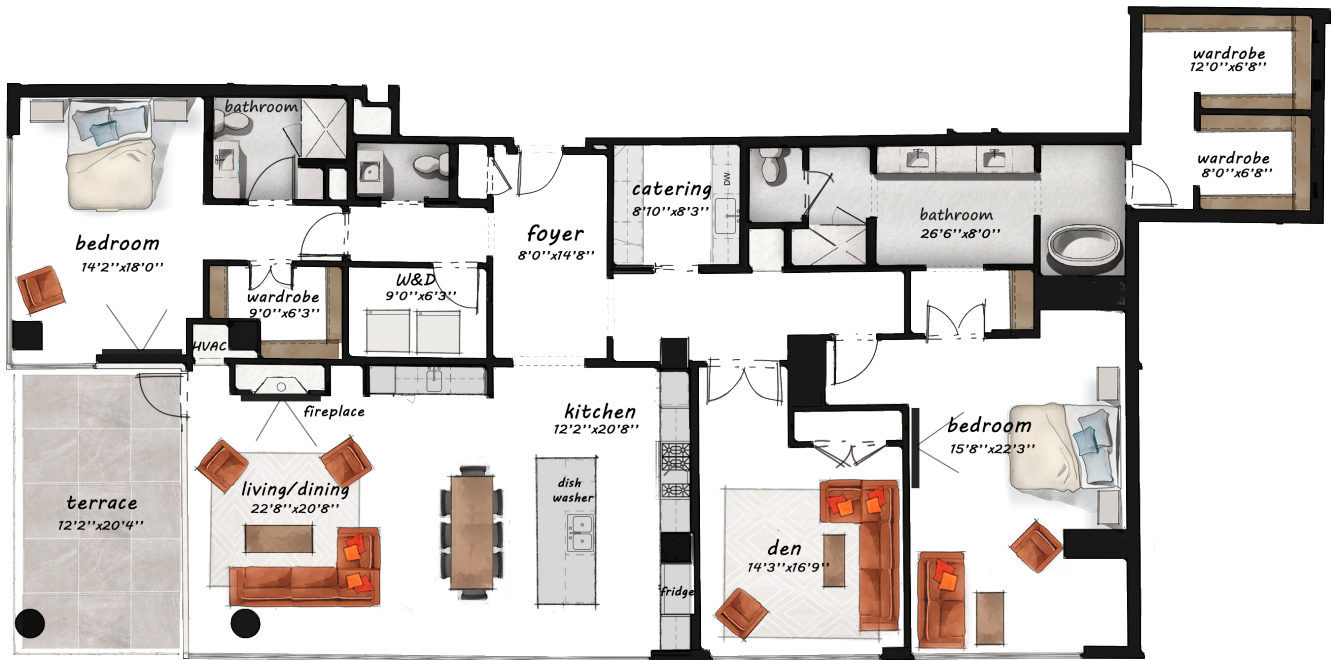

PH9

3 BED / 2.5 BATH

2877

SQ. FT.

3650 Hazelton Rd. | Edina, MN 55435

www.theboweredina.com

Floor plans are artist's rendering. All dimensions are approximate. Actual product and specifications may vary in dimension or detail. Not all features are available in every apartment. Prices and availability are subject to change. Please see a representative for details.