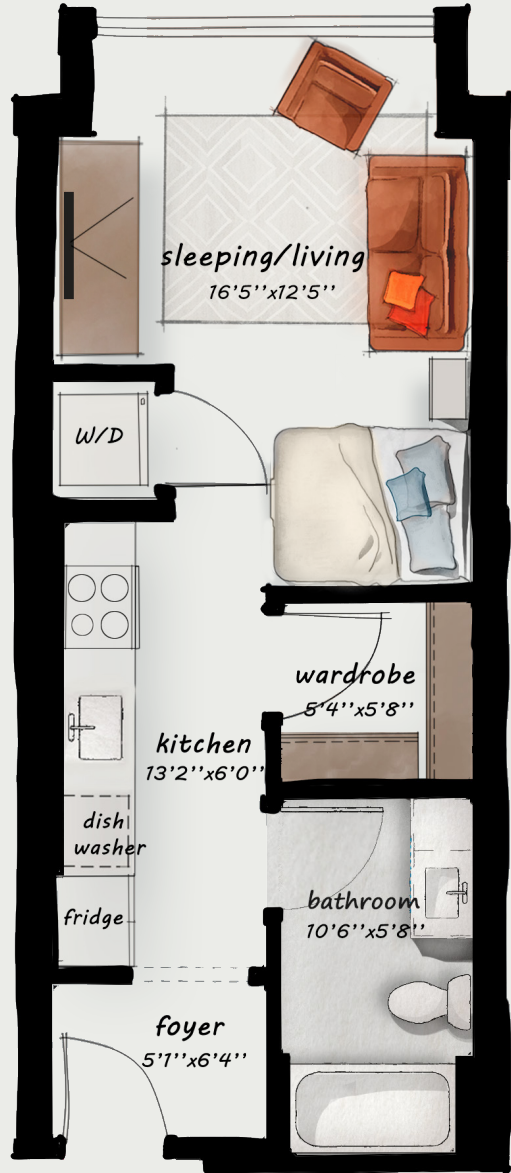

THE BOWER
EDINA

A2

STUDIO 1 BATH 445 SQ FT

This plan is an artist's rendering for illustrative purposes only and may not be to scale. All dimensions and distances are approximate. Actual product and specifications may vary in dimension or detail. Please see a representative for details.