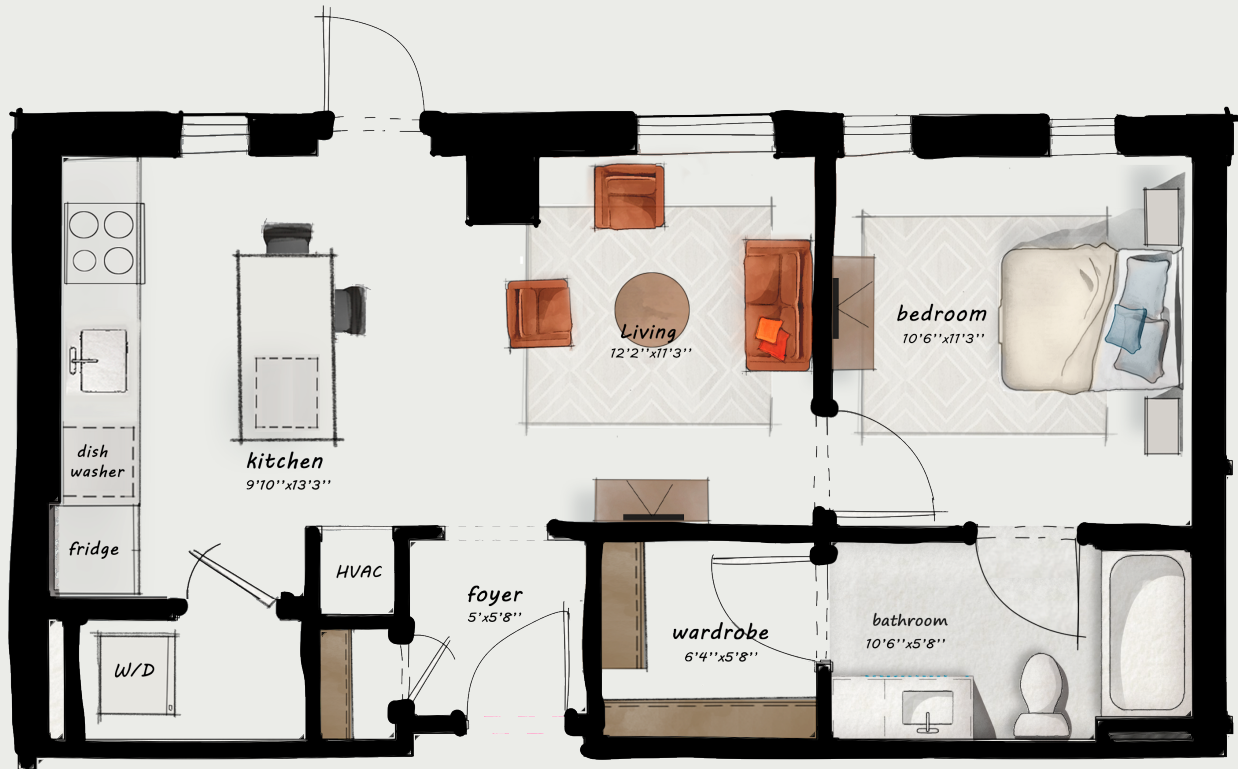

THE BOWER  
EDINA

B2

1 BED 1 BATH 621 SQ FT

This plan is an artist's rendering for illustrative purposes only and may not be to scale. All dimensions and distances are approximate. Actual product and specifications may vary in dimension or detail. Please see a representative for details.