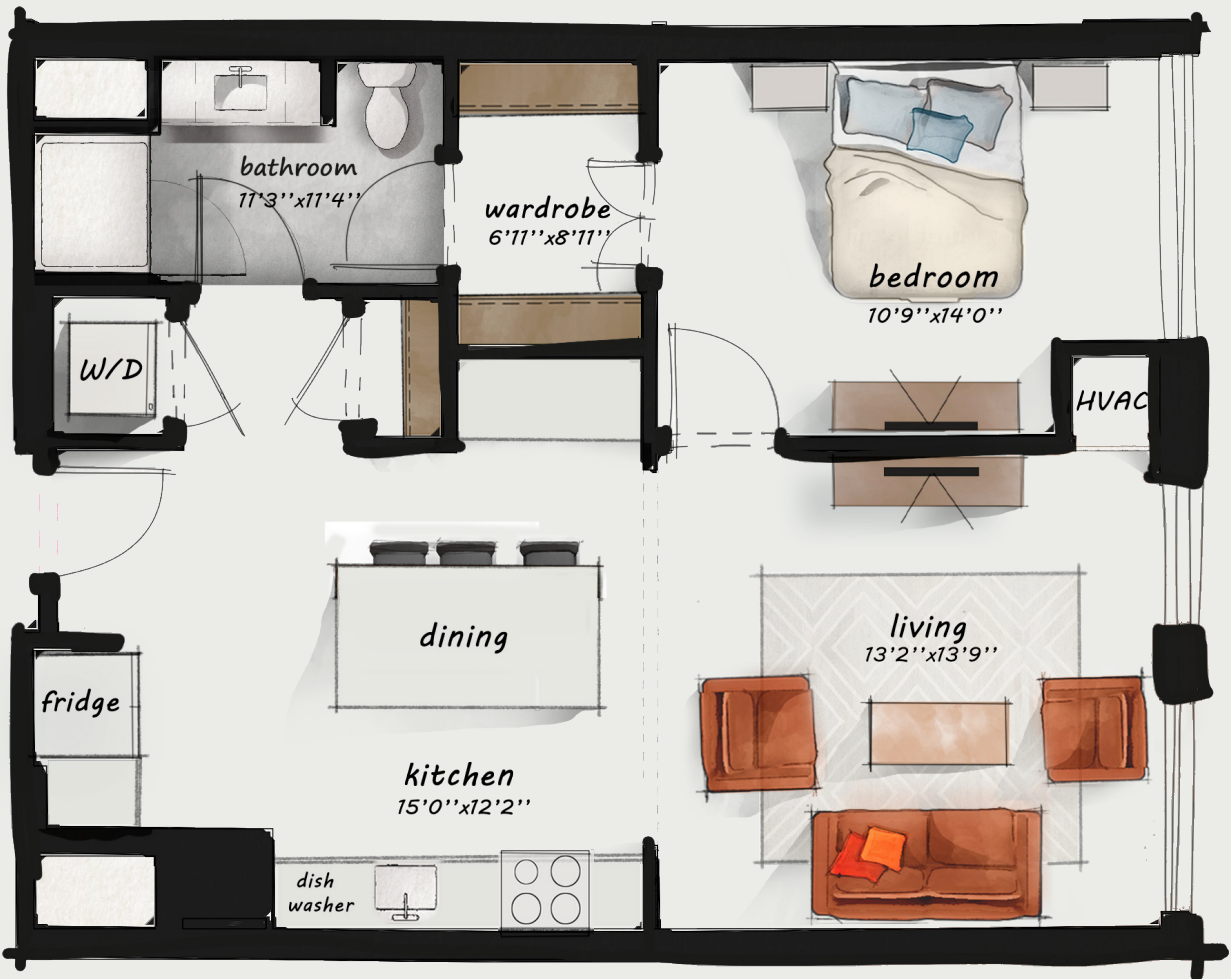

THE BOWER
EDINA

B6

1 BED 1 BATH 810 SQ FT

This plan is an artist's rendering for illustrative purposes only and may not be to scale. All dimensions and distances are approximate. Actual product and specifications may vary in dimension or detail. Please see a representative for details.