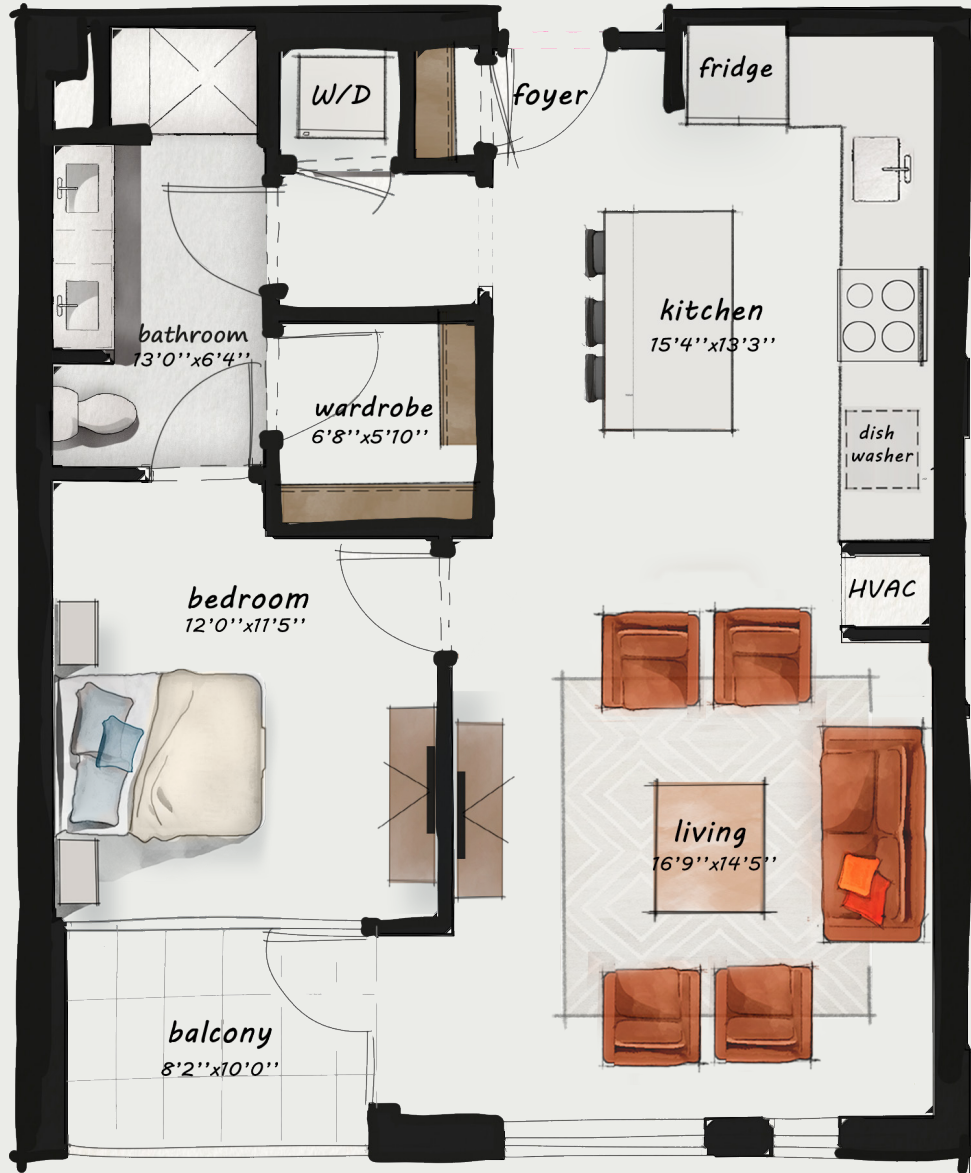

THE BOWER
EDINA

B8

1 BED 1 BATH 856 SQ FT

This plan is an artist's rendering for illustrative purposes only and may not be to scale. All dimensions and distances are approximate. Actual product and specifications may vary in dimension or detail. Please see a representative for details.