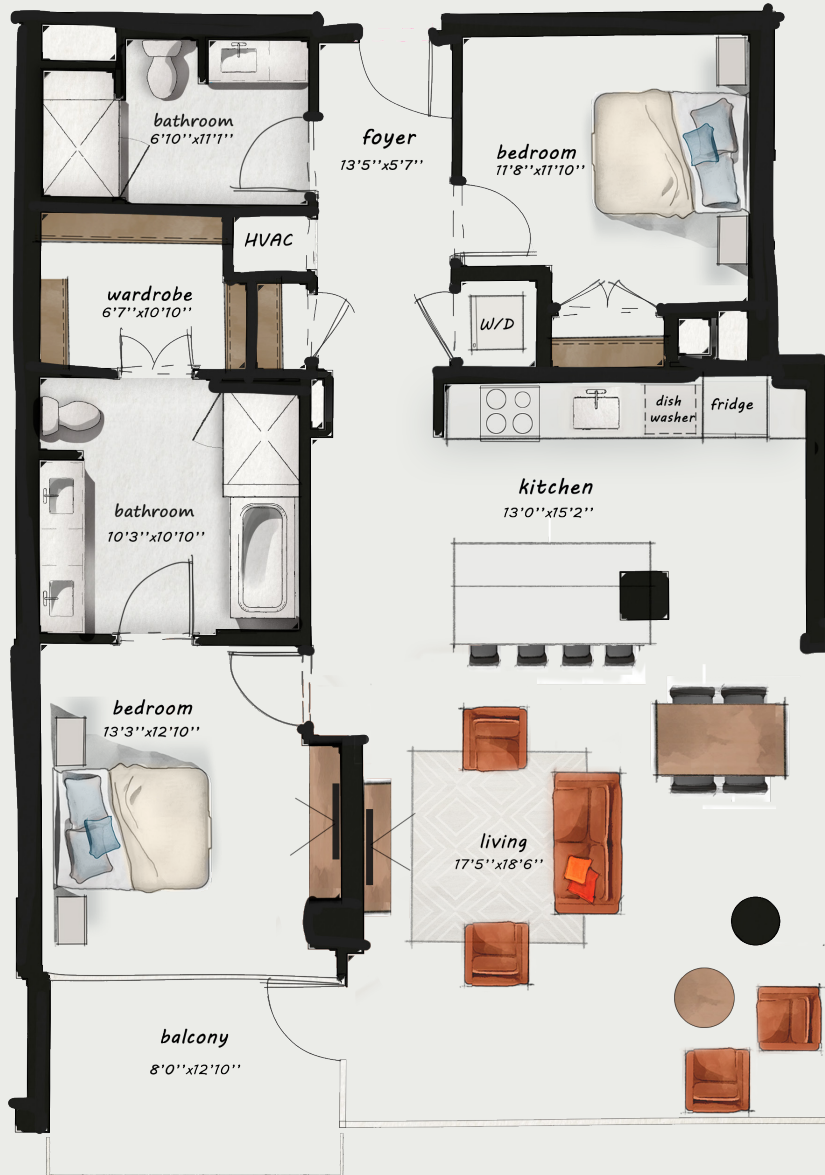

THE BOWER
EDINA

C7

2 BED 2 BATH 1399 SQ FT

This plan is an artist's rendering for illustrative purposes only and may not be to scale. All dimensions and distances are approximate. Actual product and specifications may vary in dimension or detail. Please see a representative for details.