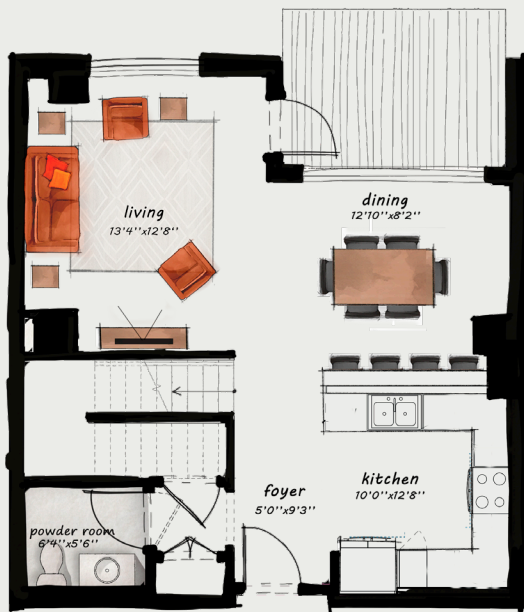

THE BOWER
EDINA

TH5

2 BED 2.5 BATH 1596 SQ FT

This plan is an artist's rendering for illustrative purposes only and may not be to scale. All dimensions and distances are approximate. Actual product and specifications may vary in dimension or detail. Please see a representative for details.